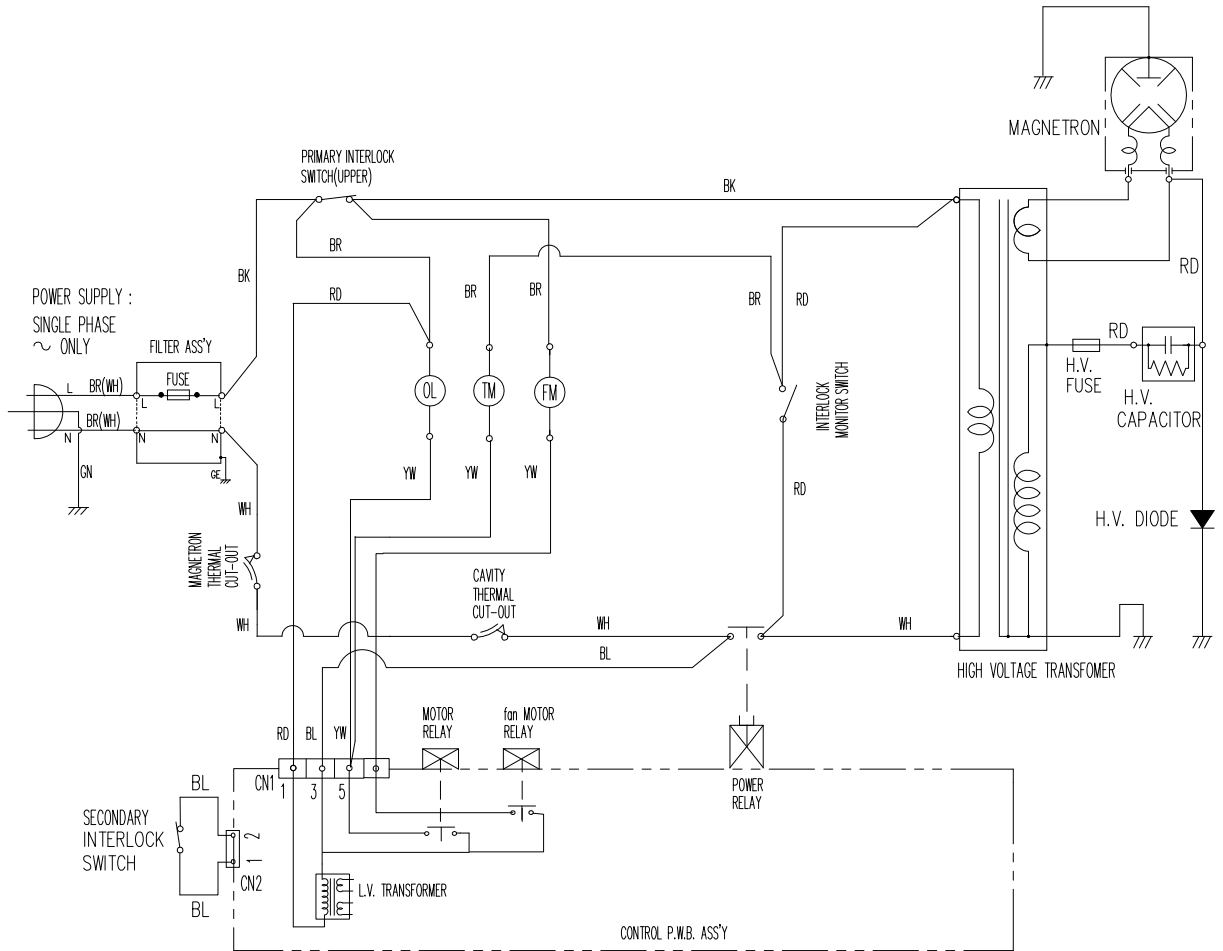

Machine	Explode	Code	Description
Buffalo Programmable Commerical Microwave - 25Ltr 1000watt	1	AK739	Control Panel Assembly
Buffalo Programmable Commerical Microwave - 25Ltr 1000watt	2	AK744	Control Panel
Buffalo Programmable Commerical Microwave - 25Ltr 1000watt	3		Control Panel Decoration
Buffalo Programmable Commerical Microwave - 25Ltr 1000watt	4	AK750	Membrane Switch
Buffalo Programmable Commerical Microwave - 25Ltr 1000watt	5		PCB
Buffalo Programmable Commerical Microwave - 25Ltr 1000watt	6		Sealing Ring
Buffalo Programmable Commerical Microwave - 25Ltr 1000watt	7	AK753	Door Assembly
Buffalo Programmable Commerical Microwave - 25Ltr 1000watt	8		Door Frame Assembly
Buffalo Programmable Commerical Microwave - 25Ltr 1000watt	9	AK757	Latch
Buffalo Programmable Commerical Microwave - 25Ltr 1000watt	10		Latch Spring
Buffalo Programmable Commerical Microwave - 25Ltr 1000watt	11		Hinge
Buffalo Programmable Commerical Microwave - 25Ltr 1000watt	12		Door Film
Buffalo Programmable Commerical Microwave - 25Ltr 1000watt	13		Door Screen
Buffalo Programmable Commerical Microwave - 25Ltr 1000watt	14		Door Panel
Buffalo Programmable Commerical Microwave - 25Ltr 1000watt	15		Door Seal
Buffalo Programmable Commerical Microwave - 25Ltr 1000watt	16		D/Panel Decoration
Buffalo Programmable Commerical Microwave - 25Ltr 1000watt	17		Handle
Buffalo Programmable Commerical Microwave - 25Ltr 1000watt	18		Plastic Decoration
Buffalo Programmable Commerical Microwave - 25Ltr 1000watt	19	AK760	Oil Baffle
Buffalo Programmable Commerical Microwave - 25Ltr 1000watt	20		Hinge Assembly
Buffalo Programmable Commerical Microwave - 25Ltr 1000watt	21		Cavity Assembly
Buffalo Programmable Commerical Microwave - 25Ltr 1000watt	22	AK762	Thermostat
Buffalo Programmable Commerical Microwave - 25Ltr 1000watt	24	AK763	Thermostat
Buffalo Programmable Commerical Microwave - 25Ltr 1000watt	25		Sealing Water Bracket
Buffalo Programmable Commerical Microwave - 25Ltr 1000watt	26	AK768	Fan Blade
Buffalo Programmable Commerical Microwave - 25Ltr 1000watt	31		Brushless DC Motor
Buffalo Programmable Commerical Microwave - 25Ltr 1000watt	27	AK769	Fan Bracket
Buffalo Programmable Commerical Microwave - 25Ltr 1000watt	28+29	AK772	Noise Fliter Assembly
Buffalo Programmable Commerical Microwave - 25Ltr 1000watt	29	AK798	Fuse
Buffalo Programmable Commerical Microwave - 25Ltr 1000watt	30		Cover
Buffalo Programmable Commerical Microwave - 25Ltr 1000watt	32	AK775	Air Duct
Buffalo Programmable Commerical Microwave - 25Ltr 1000watt	33	AK778	Magnetron
Buffalo Programmable Commerical Microwave - 25Ltr 1000watt	34	AK781	Integrated Lamp
Buffalo Programmable Commerical Microwave - 25Ltr 1000watt	35		Wind Guide Cover
Buffalo Programmable Commerical Microwave - 25Ltr 1000watt	36	AK784	Microswitch
Buffalo Programmable Commerical Microwave - 25Ltr 1000watt	37	AK786	Latch Board
Buffalo Programmable Commerical Microwave - 25Ltr 1000watt	38	AK789	Interlock Lever
Buffalo Programmable Commerical Microwave - 25Ltr 1000watt	39	AK785	Microswitch
Buffalo Programmable Commerical Microwave - 25Ltr 1000watt	40	AK796	Fuse
Buffalo Programmable Commerical Microwave - 25Ltr 1000watt	41	AK799	H.V.Transformer
Buffalo Programmable Commerical Microwave - 25Ltr 1000watt	42		Front Plate Bracket
Buffalo Programmable Commerical Microwave - 25Ltr 1000watt	43		Capacitor Holder
Buffalo Programmable Commerical Microwave - 25Ltr 1000watt	44	AK802	H.V.Capacitor
Buffalo Programmable Commerical Microwave - 25Ltr 1000watt	45	AK805	H.V.Diode
Buffalo Programmable Commerical Microwave - 25Ltr 1000watt	46		Baseplate
Buffalo Programmable Commerical Microwave - 25Ltr 1000watt	47	AK808	Foot (set 4)
Buffalo Programmable Commerical Microwave - 25Ltr 1000watt	49		Rubber Gasket (set 4)
Buffalo Programmable Commerical Microwave - 25Ltr 1000watt	48	AK810	Main Wire Harness
Buffalo Programmable Commerical Microwave - 25Ltr 1000watt	50	AK813	Power Cord