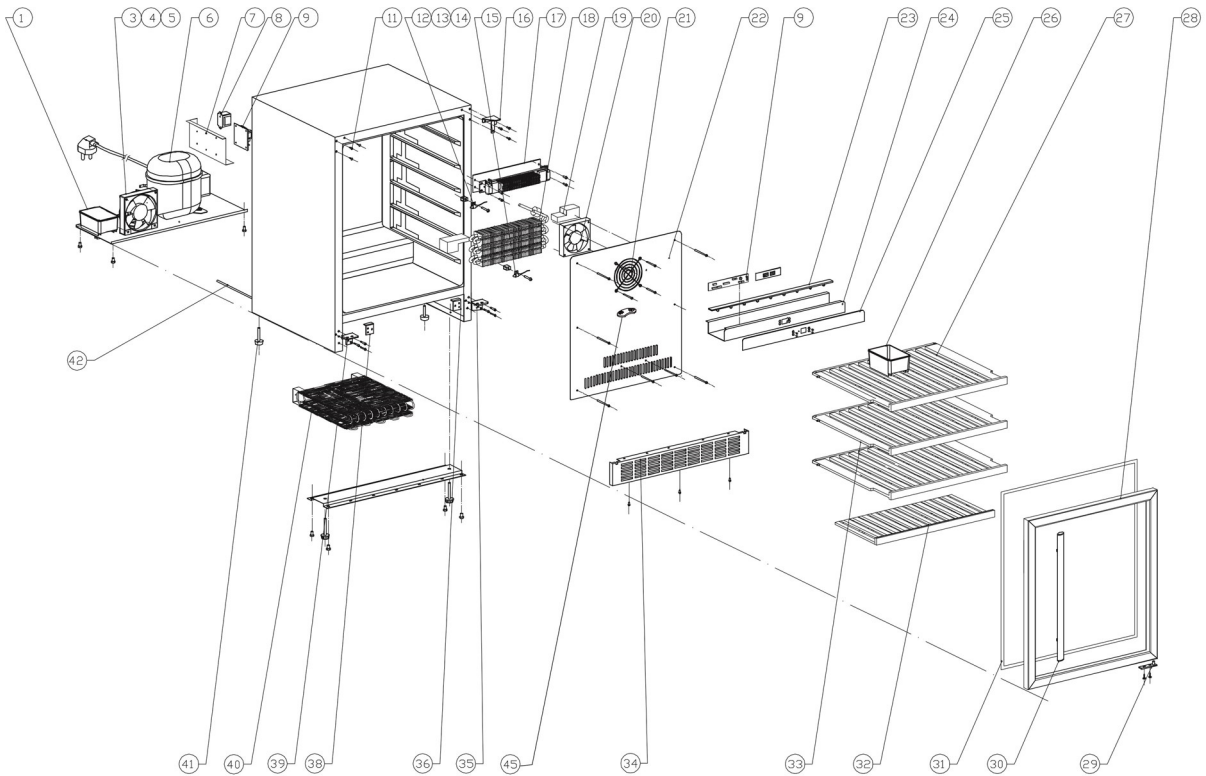

34130 / TFW200-S

Position	ItemNo	Description
01	14224	Evaporating Tube
02	34773	Wire Clamp
03	11597	Water Tank
06	12558	Anti-Vibration Gasket
07	34796	Belt
08	15703	Filter Drier
09	34797	Compressor MG1080Y
11	13638	Electrical Box
12	41621	Thermostat PCB Power Board from 2021
13	41623	Thermostat PCB White Display Board from 2021
15	34795	Decorative nail
16	14456	Evaporator Sensor
17	13725	Wire Clamp
18	34799	Top right hinge
19	13288	PTC Heater
21	14250	Evaporator
22	33620	Evaporator Foam
23	13436	Evaporator Fan Dc1225S
24	13430	Evaporator Fan Cover
25	33622	Spacer
26	34800	Air duct board
27	13860	Display Holder
28	15576	LED Light
29	13811	Control Panel
30	10959	Display Panel
31	34783	Humid box
32	34801	Wood shelf
33	34802	Door
33.1	34803	Door Gasket
33.2	31369	Handle 2020
34	34785	Door hinge axis
35	15254	Wooden Shelf G (Bottom)
37	34786	Button
38	32349	Bottom Grill For Lock
39	10681	Keys
40	13800	Cabinet Sensor
40.1	13848	Cover For Sensor
41	34788	Filter box
41.1	34789	Filter
42	34804	Lower hinge right
43	34805	Front leg bracket
44	34806	Lower hinge left
45	14112	Condenser
46	14554	Adjustable Feet
47	14177	Condenser Cover
48	13363	Condenser Fan Dc1225B
49	13504	Fan Cover
50	34807	Air circulation gasket
51	34793	Air-circulating pipe
99	12972	Top Hinge Left
99.1	34778	Decorative nail
99.2	31371	Bottom Hinge Axis Left
99.3	31372	Key

## 34130 / TFW200-S

<b>TEFCOLD</b> 	Date: 201208
Model: TFW160S	Rev. no.: 02
Exploded view	Rev. by: rfj
Drawing no.:	