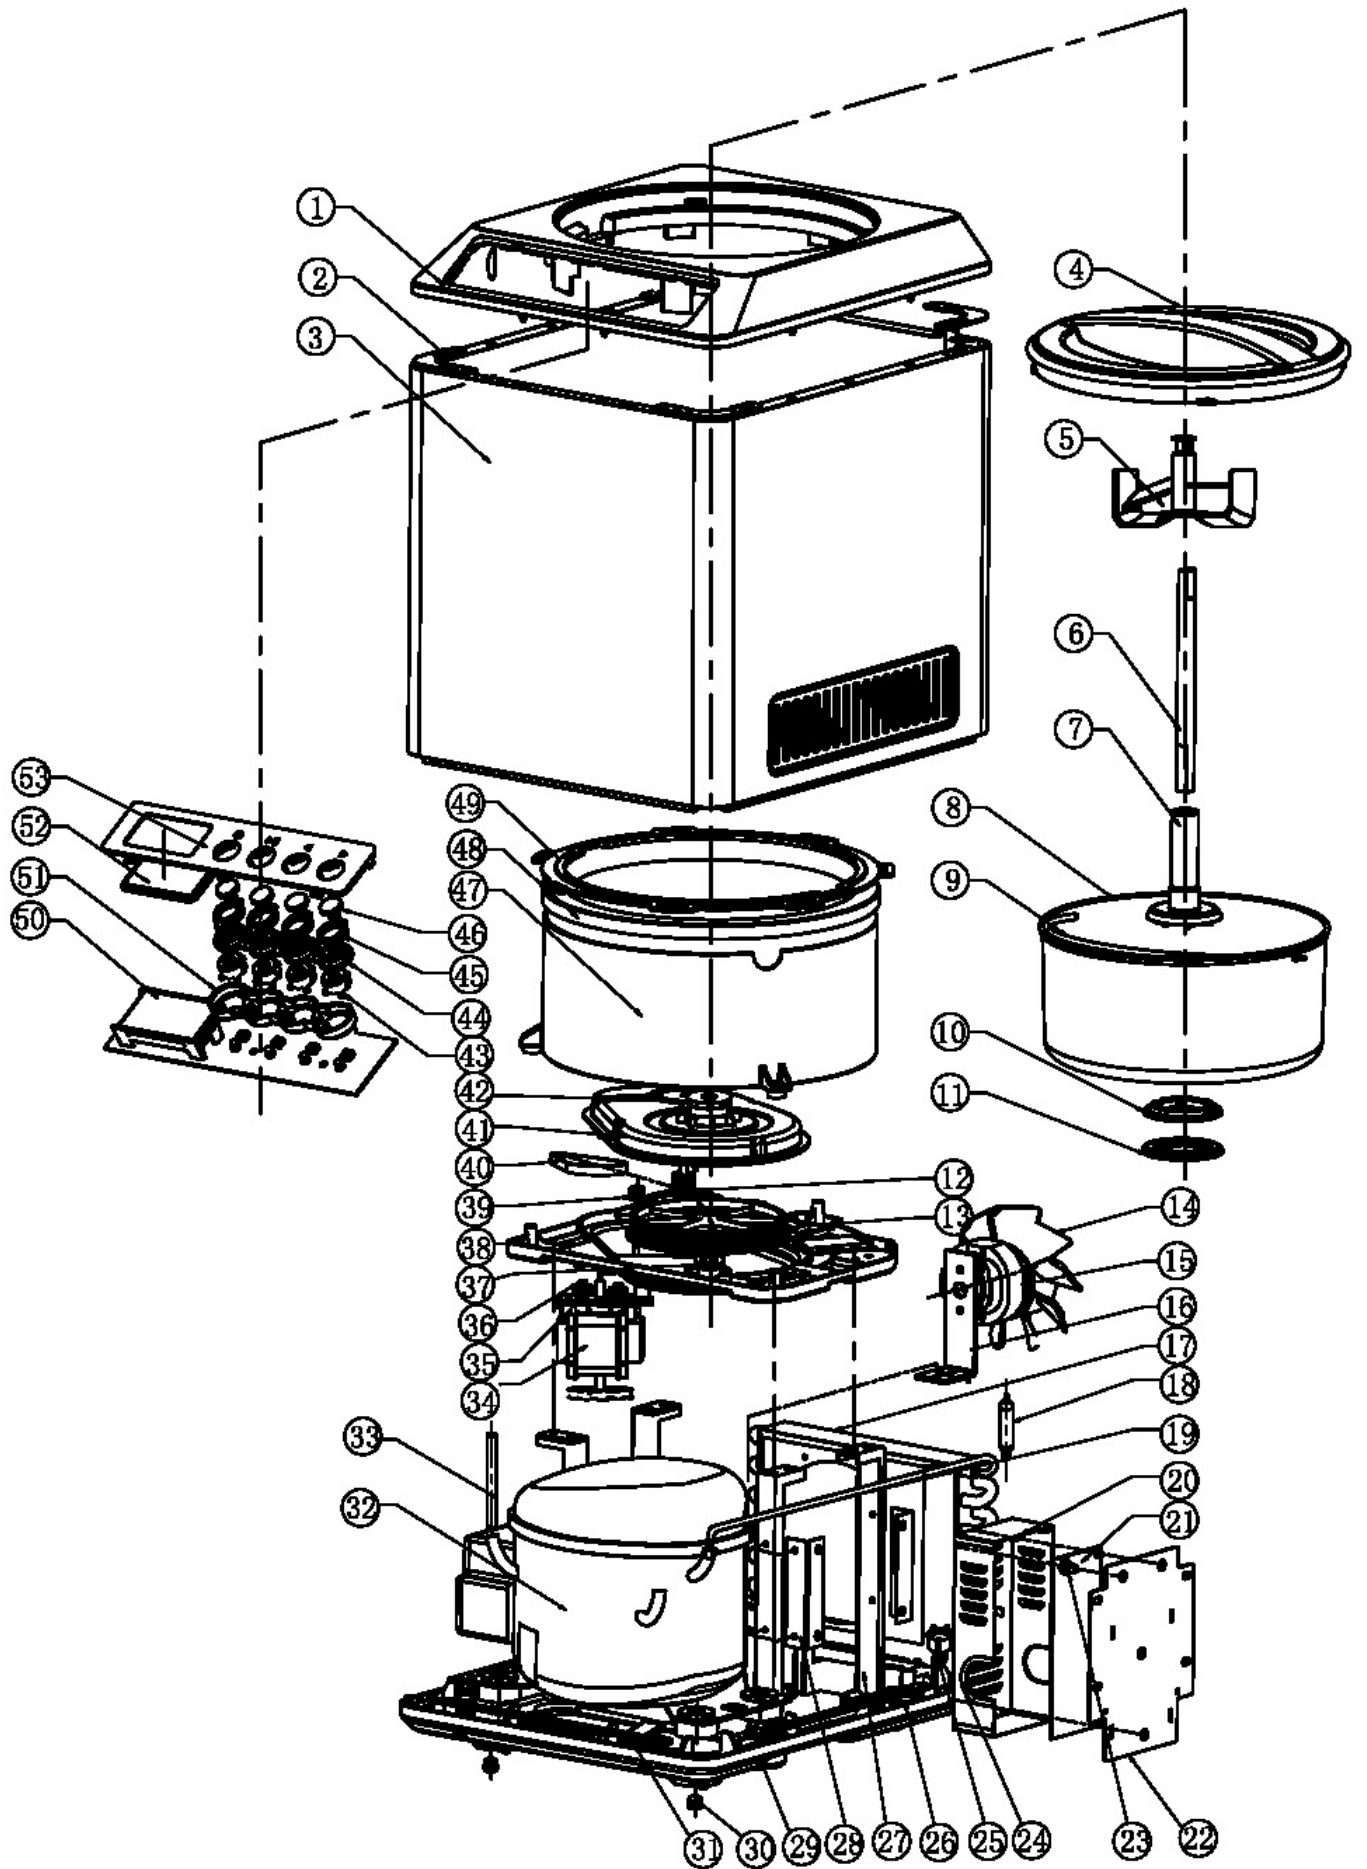

Machine	Explode	Code	Description
CM289 - Buffalo Ice Cream Maker - 2Ltr	1		Top Panel
CM289 - Buffalo Ice Cream Maker - 2Ltr	2		Upper Strengthening Iron
CM289 - Buffalo Ice Cream Maker - 2Ltr	3		Housing
CM289 - Buffalo Ice Cream Maker - 2Ltr	4	AG683	Lid
CM289 - Buffalo Ice Cream Maker - 2Ltr	5	AG685	Mixing Blade
CM289 - Buffalo Ice Cream Maker - 2Ltr	6	AG686	Axis
CM289 - Buffalo Ice Cream Maker - 2Ltr	7		Fixed Base for Removal Bowl
CM289 - Buffalo Ice Cream Maker - 2Ltr	8	AG687	Ice Cream Pot/Removal Bowl
CM289 - Buffalo Ice Cream Maker - 2Ltr	9		Handle of Removal Bowl
CM289 - Buffalo Ice Cream Maker - 2Ltr	10	AG688	Seal of Ice Cream Pot
CM289 - Buffalo Ice Cream Maker - 2Ltr	11		Bottom Base of Removal Bowl
CM289 - Buffalo Ice Cream Maker - 2Ltr	12	AG689	Large Gear/Big Bevel Wheel
CM289 - Buffalo Ice Cream Maker - 2Ltr	13	AG690	Pulley/Synchronization Gear
CM289 - Buffalo Ice Cream Maker - 2Ltr	14	AD987	Fan
CM289 - Buffalo Ice Cream Maker - 2Ltr	15	AF922	Fan Motor
CM289 - Buffalo Ice Cream Maker - 2Ltr	16		Fan Motor Bracket
CM289 - Buffalo Ice Cream Maker - 2Ltr	17		Condenser
CM289 - Buffalo Ice Cream Maker - 2Ltr	18		Dry Filter
CM289 - Buffalo Ice Cream Maker - 2Ltr	19		Exhaust Pipe
CM289 - Buffalo Ice Cream Maker - 2Ltr	20		PCBA Fixing Cover
CM289 - Buffalo Ice Cream Maker - 2Ltr	21	AF921	Power PCB
CM289 - Buffalo Ice Cream Maker - 2Ltr	22		PCBA Fixing Panel
CM289 - Buffalo Ice Cream Maker - 2Ltr	23		Ice1010 PCB Support
CM289 - Buffalo Ice Cream Maker - 2Ltr	24		Wiring Tube
CM289 - Buffalo Ice Cream Maker - 2Ltr	25		Power Cord
CM289 - Buffalo Ice Cream Maker - 2Ltr	26		Clip of Power Cord
CM289 - Buffalo Ice Cream Maker - 2Ltr	27		Bracket
CM289 - Buffalo Ice Cream Maker - 2Ltr	28		Fixed Plate of Power PCB Box
CM289 - Buffalo Ice Cream Maker - 2Ltr	29		Base
CM289 - Buffalo Ice Cream Maker - 2Ltr	30	AF923	Rubber Feet
CM289 - Buffalo Ice Cream Maker - 2Ltr	31		2 Nether Strengthening Iron 2
CM289 - Buffalo Ice Cream Maker - 2Ltr	32		Compressor
CM289 - Buffalo Ice Cream Maker - 2Ltr	33		Sealing Tube
CM289 - Buffalo Ice Cream Maker - 2Ltr	34	AG691	Mixing Motor
CM289 - Buffalo Ice Cream Maker - 2Ltr	35		Shockproof Ring
CM289 - Buffalo Ice Cream Maker - 2Ltr	36		Galvanized Pipe
CM289 - Buffalo Ice Cream Maker - 2Ltr	37	AG692	Bearing
CM289 - Buffalo Ice Cream Maker - 2Ltr	38		Base of Gear Box
CM289 - Buffalo Ice Cream Maker - 2Ltr	39	AG693	Small Gear/Small Bevel Wheel
CM289 - Buffalo Ice Cream Maker - 2Ltr	40	AG694	Synchronous Belt
CM289 - Buffalo Ice Cream Maker - 2Ltr	41		Gear Box Cover
CM289 - Buffalo Ice Cream Maker - 2Ltr	42		Seal of Evaporator Holder