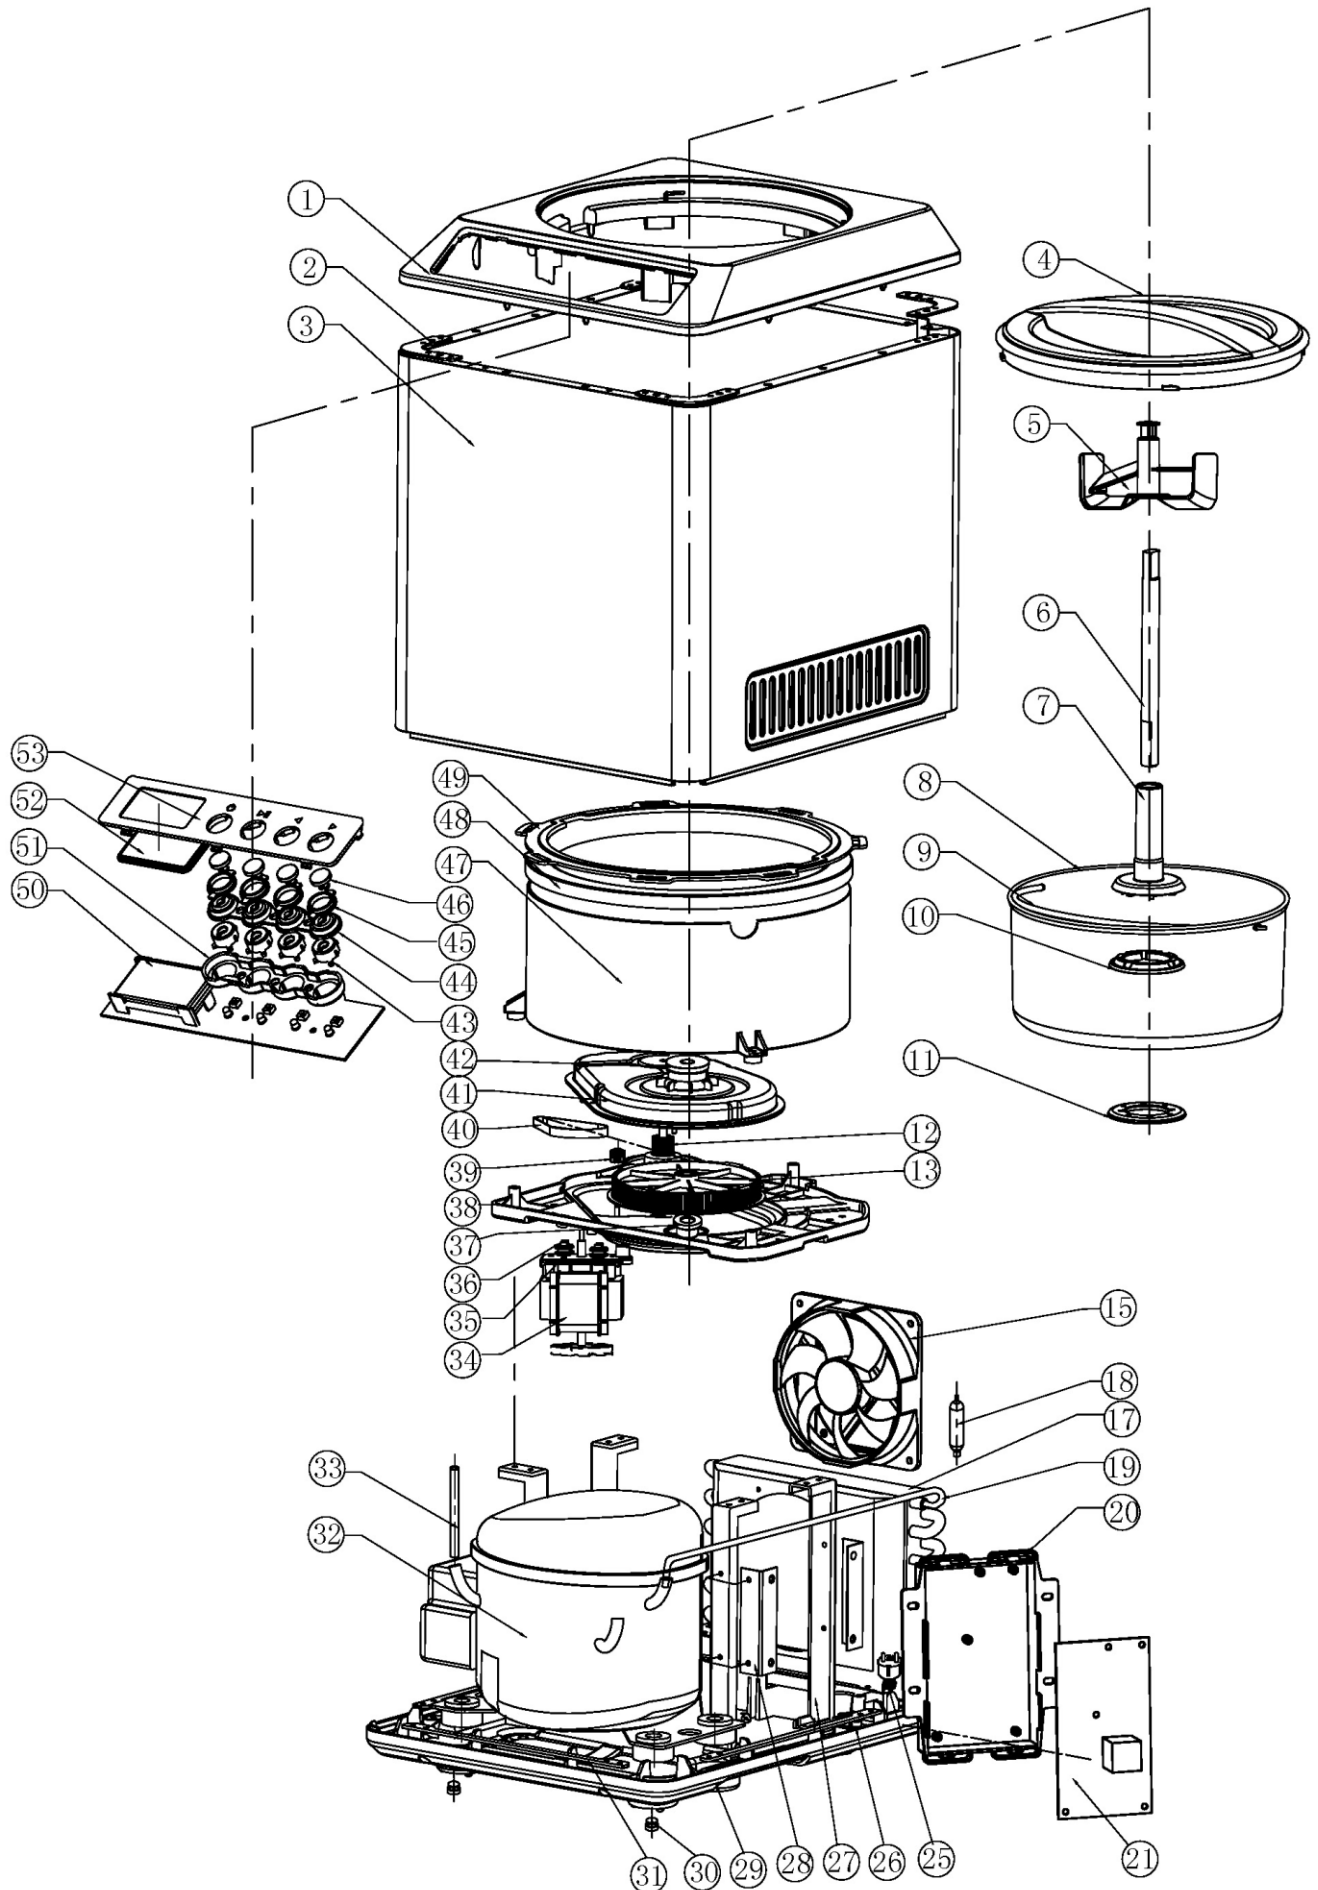

Exploded diagram and spare parts list

For machines with - CM289-02

[Click](#)

For machines with – CM289

[Click](#)

Machine	Explode	Code	Description
CM289 - Buffalo Ice Cream Maker - 2Ltr	1		Top Panel
CM289 - Buffalo Ice Cream Maker - 2Ltr	2		Upper Strengthening Iron
CM289 - Buffalo Ice Cream Maker - 2Ltr	3		Housing
CM289 - Buffalo Ice Cream Maker - 2Ltr	4	AG683	Lid
CM289 - Buffalo Ice Cream Maker - 2Ltr	5	AG685	Mixing Blade
CM289 - Buffalo Ice Cream Maker - 2Ltr	6	AG686	Axis
CM289 - Buffalo Ice Cream Maker - 2Ltr	7		Fixed Base for Removal Bowl
CM289 - Buffalo Ice Cream Maker - 2Ltr	8	AG687	Ice Cream Pot/Removal Bowl
CM289 - Buffalo Ice Cream Maker - 2Ltr	9		Handle of Removal Bowl
CM289 - Buffalo Ice Cream Maker - 2Ltr	10	AG688	Seal of Ice Cream Pot
CM289 - Buffalo Ice Cream Maker - 2Ltr	11		Bottom Base of Removal Bowl
CM289 - Buffalo Ice Cream Maker - 2Ltr	12	AG689	Large Gear/Big Bevel Wheel
CM289 - Buffalo Ice Cream Maker - 2Ltr	13	AG690	Pulley/Synchronization Gear
CM289 - Buffalo Ice Cream Maker - 2Ltr	15	AM371	Fan Motor
CM289 - Buffalo Ice Cream Maker - 2Ltr	17		Condenser
CM289 - Buffalo Ice Cream Maker - 2Ltr	18		Dry Filter
CM289 - Buffalo Ice Cream Maker - 2Ltr	19		Exhaust Pipe
CM289 - Buffalo Ice Cream Maker - 2Ltr	20		PCB Fixing Base
CM289 - Buffalo Ice Cream Maker - 2Ltr	21	AM372	Power PCB
CM289 - Buffalo Ice Cream Maker - 2Ltr	25		Power Cord
CM289 - Buffalo Ice Cream Maker - 2Ltr	26		Clip of Power Cord
CM289 - Buffalo Ice Cream Maker - 2Ltr	27		Bracket
CM289 - Buffalo Ice Cream Maker - 2Ltr	28		Fixed Plate of Power PCB Box
CM289 - Buffalo Ice Cream Maker - 2Ltr	29		Base
CM289 - Buffalo Ice Cream Maker - 2Ltr	30	AF923	Rubber Feet
CM289 - Buffalo Ice Cream Maker - 2Ltr	31		2 Nether Strengthening Iron 2
CM289 - Buffalo Ice Cream Maker - 2Ltr	32		Compressor
CM289 - Buffalo Ice Cream Maker - 2Ltr	33		Sealing Tube
CM289 - Buffalo Ice Cream Maker - 2Ltr	34	AG691	Mixing Motor
CM289 - Buffalo Ice Cream Maker - 2Ltr	35		Shockproof Ring
CM289 - Buffalo Ice Cream Maker - 2Ltr	36		Galvanized Pipe
CM289 - Buffalo Ice Cream Maker - 2Ltr	37	AG692	Bearing
CM289 - Buffalo Ice Cream Maker - 2Ltr	38		Base of Gear Box
CM289 - Buffalo Ice Cream Maker - 2Ltr	39	AG693	Small Gear/Small Bevel Wheel
CM289 - Buffalo Ice Cream Maker - 2Ltr	40	AG694	Synchronous Belt
CM289 - Buffalo Ice Cream Maker - 2Ltr	41		Gear Box Cover
CM289 - Buffalo Ice Cream Maker - 2Ltr	42		Seal of Evaporator Holder
CM289 - Buffalo Ice Cream Maker - 2Ltr	43		Fixed Ring of Button
CM289 - Buffalo Ice Cream Maker - 2Ltr	44		Button Holder
CM289 - Buffalo Ice Cream Maker - 2Ltr	45		Clear Aperture
CM289 - Buffalo Ice Cream Maker - 2Ltr	46		Button
CM289 - Buffalo Ice Cream Maker - 2Ltr	47		Evaporator Holder
CM289 - Buffalo Ice Cream Maker - 2Ltr	48		Evaporator