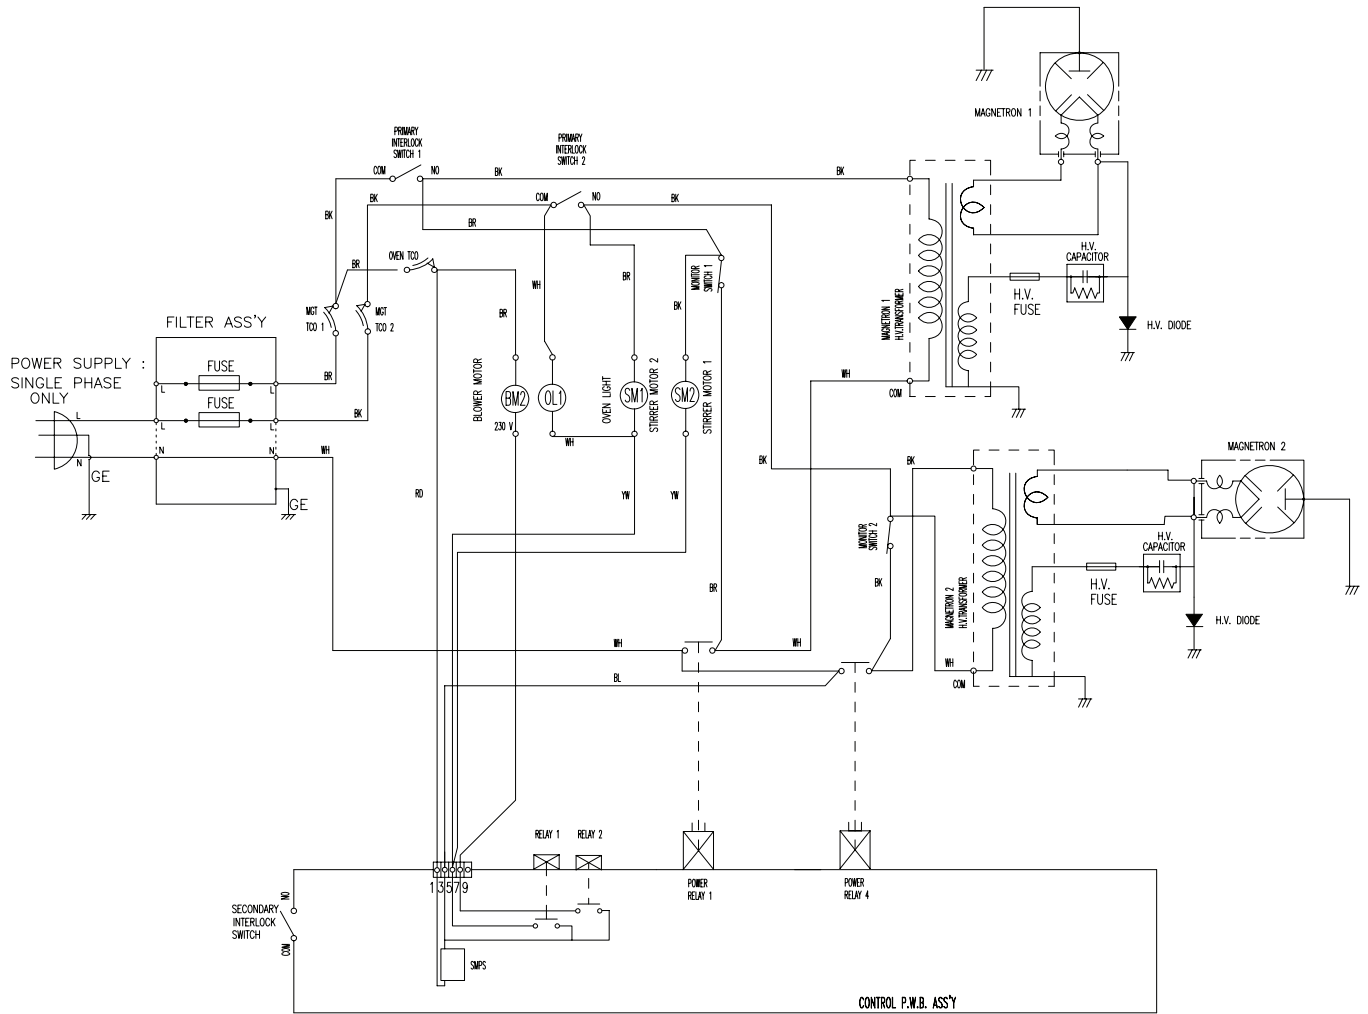

Machine	Explode	Code	Description
Buffalo Programmable Commerical Microwave - 34Ltr 1800watt	1		Cavity Assembly
Buffalo Programmable Commerical Microwave - 34Ltr 1800watt	2		Back Plate
Buffalo Programmable Commerical Microwave - 34Ltr 1800watt	3		Inner Plate Cover
Buffalo Programmable Commerical Microwave - 34Ltr 1800watt	4	AK764	Thermostat Bracket
Buffalo Programmable Commerical Microwave - 34Ltr 1800watt	37		Thermostat
Buffalo Programmable Commerical Microwave - 34Ltr 1800watt	5		Baseplate
Buffalo Programmable Commerical Microwave - 34Ltr 1800watt	6	AK809	Foot Cushion Block (set 6)
Buffalo Programmable Commerical Microwave - 34Ltr 1800watt	7	AK741	Control Panel Assembly
Buffalo Programmable Commerical Microwave - 34Ltr 1800watt	8	AK746	Control Panel
Buffalo Programmable Commerical Microwave - 34Ltr 1800watt	9		Control Panel Decoration
Buffalo Programmable Commerical Microwave - 34Ltr 1800watt	10		PCB
Buffalo Programmable Commerical Microwave - 34Ltr 1800watt	11	AK751	Membrane Switch
Buffalo Programmable Commerical Microwave - 34Ltr 1800watt	17	AK755	Door Assembly
Buffalo Programmable Commerical Microwave - 34Ltr 1800watt	18		Door Frame Assembly
Buffalo Programmable Commerical Microwave - 34Ltr 1800watt	19	AK758	Latch
Buffalo Programmable Commerical Microwave - 34Ltr 1800watt	20		Spring
Buffalo Programmable Commerical Microwave - 34Ltr 1800watt	21		Door Shaft
Buffalo Programmable Commerical Microwave - 34Ltr 1800watt	22		Door Film
Buffalo Programmable Commerical Microwave - 34Ltr 1800watt	23		Glass Door Screen
Buffalo Programmable Commerical Microwave - 34Ltr 1800watt	24		Door Panel
Buffalo Programmable Commerical Microwave - 34Ltr 1800watt	25		Door Seal
Buffalo Programmable Commerical Microwave - 34Ltr 1800watt	26		D/Panel Decoration
Buffalo Programmable Commerical Microwave - 34Ltr 1800watt	27		Handle
Buffalo Programmable Commerical Microwave - 34Ltr 1800watt	28	AK779	Magnetron
Buffalo Programmable Commerical Microwave - 34Ltr 1800watt	29	AK800	H.V.Transformer
Buffalo Programmable Commerical Microwave - 34Ltr 1800watt	30	AK803	H.V.Capacitor
Buffalo Programmable Commerical Microwave - 34Ltr 1800watt	31	AK806	H.V.Diode
Buffalo Programmable Commerical Microwave - 34Ltr 1800watt	32	AK797	Fuse
Buffalo Programmable Commerical Microwave - 34Ltr 1800watt	33+34	AK773	Noise Fliter Assembly
Buffalo Programmable Commerical Microwave - 34Ltr 1800watt	35	AK781	Integrated Lamp
Buffalo Programmable Commerical Microwave - 34Ltr 1800watt	36	AK814	Power Cord
Buffalo Programmable Commerical Microwave - 34Ltr 1800watt	38	AK765	Thermostat
Buffalo Programmable Commerical Microwave - 34Ltr 1800watt	39		Plastic Heat Insulator
Buffalo Programmable Commerical Microwave - 34Ltr 1800watt	40	AK787	Latch Board
Buffalo Programmable Commerical Microwave - 34Ltr 1800watt	41	AK784	Microswitch
Buffalo Programmable Commerical Microwave - 34Ltr 1800watt	42	AK785	Microswitch
Buffalo Programmable Commerical Microwave - 34Ltr 1800watt	43	AK811	Main Wire Harness
Buffalo Programmable Commerical Microwave - 34Ltr 1800watt	44	AK790	Interlock Lever
Buffalo Programmable Commerical Microwave - 34Ltr 1800watt	45	AK791	Interlock Lever
Buffalo Programmable Commerical Microwave - 34Ltr 1800watt	46		Upper Lamp Shade
Buffalo Programmable Commerical Microwave - 34Ltr 1800watt	47		Lower Lamp Shade
Buffalo Programmable Commerical Microwave - 34Ltr 1800watt	48		Filter Net
Buffalo Programmable Commerical Microwave - 34Ltr 1800watt	49	AK770	Synchronous Motor
Buffalo Programmable Commerical Microwave - 34Ltr 1800watt	50-53	AK815	Fan Assembly
Buffalo Programmable Commerical Microwave - 34Ltr 1800watt	54		Wind Guide
Buffalo Programmable Commerical Microwave - 34Ltr 1800watt	55		Plastic Heat Insulator
Buffalo Programmable Commerical Microwave - 34Ltr 1800watt	56		Protect Cover
Buffalo Programmable Commerical Microwave - 34Ltr 1800watt	57		Guide Air Cover
Buffalo Programmable Commerical Microwave - 34Ltr 1800watt	58		Vent Grille
Buffalo Programmable Commerical Microwave - 34Ltr 1800watt	59		Capacitor Holder
Buffalo Programmable Commerical Microwave - 34Ltr 1800watt	60	AM914	Upper Stirrer Fan Assembly
Buffalo Programmable Commerical Microwave - 34Ltr 1800watt	61	AM915	Lower Stirrer Fan Assembly
Buffalo Programmable Commerical Microwave - 34Ltr 1800watt	62		Cover
Buffalo Programmable Commerical Microwave - 34Ltr 1800watt	63		Lamp Holder
Buffalo Programmable Commerical Microwave - 34Ltr 1800watt	64	AK761	Oil Baffle
Buffalo Programmable Commerical Microwave - 34Ltr 1800watt	65		Lamp Cover
Buffalo Programmable Commerical Microwave - 34Ltr 1800watt	66		Mounting Plate
Buffalo Programmable Commerical Microwave - 34Ltr 1800watt	67		Switch Bracket
Buffalo Programmable Commerical Microwave - 34Ltr 1800watt	68		Plastic Nail
Buffalo Programmable Commerical Microwave - 34Ltr 1800watt	69		Lamp Socket Bracket