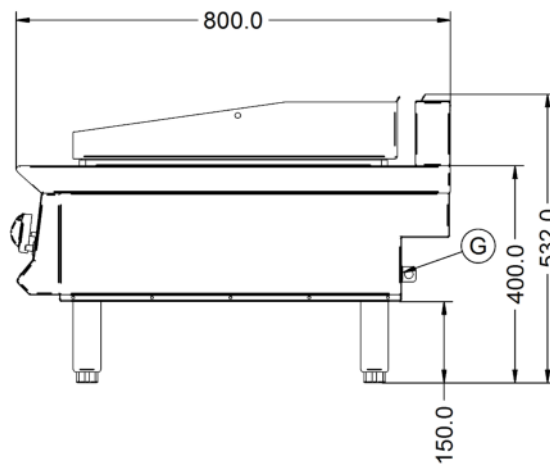

Technical Picture

Lincat Limited

Whisby Road,
Lincoln, LN6 3QZ,
United Kingdom

Company No: 2175448

A member company of

Customer Care

Tel: +44 1522 875500
Email: care@lincat.co.uk

Export Customers

Tel: +44 1522 503250
Email: export@lincat.co.uk

Opening Hours

Monday – Friday:
8.30am – 5pm