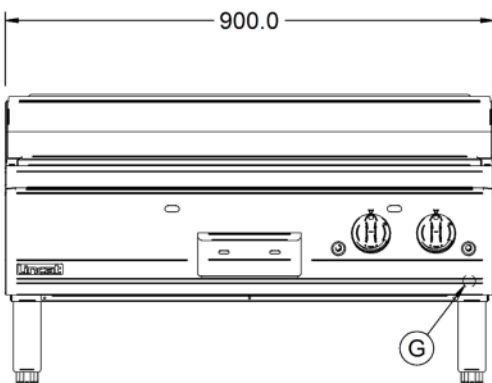

Technical Picture

Lincat Limited

Whisby Road,
Lincoln, LN6 3QZ,
United Kingdom

Company No: 2175448

A member company of

Customer Care

Tel: +44 1522 875500
Email: care@lincat.co.uk

Export Customers

Tel: +44 1522 503250
Email: export@lincat.co.uk

Opening Hours

Monday – Friday:
8.30am – 5pm