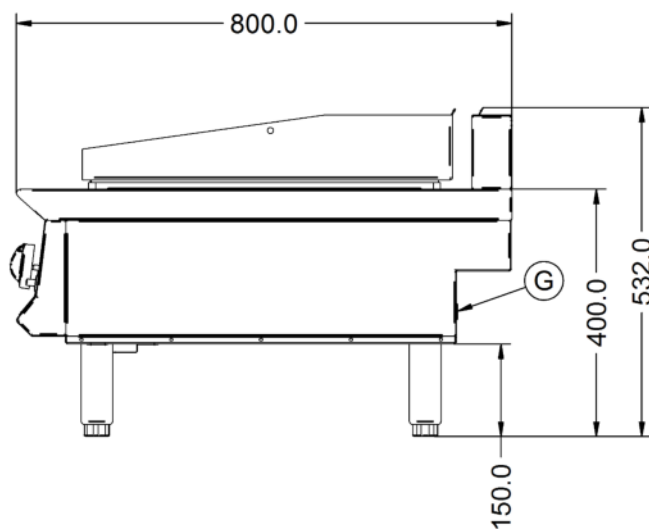

Technical Picture

Lincat Limited

Whisby Road,
Lincoln, LN6 3QZ,
United Kingdom

Company No: 2175448

A member company of

Customer Care

Tel: +44 1522 875500
Email: care@lincat.co.uk

Export Customers

Tel: +44 1522 503250
Email: export@lincat.co.uk

Opening Hours

Monday – Friday:
8.30am – 5pm