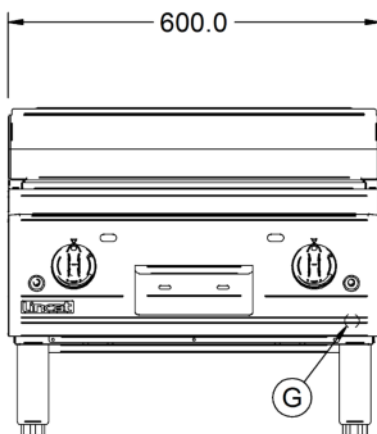

Technical Picture

Lincat Limited

Whisby Road,
Lincoln, LN6 3QZ,
United Kingdom

Company No: 2175448

A member company of

Customer Care

Tel: +44 1522 875500
Email: care@lincat.co.uk

Export Customers

Tel: +44 1522 503250
Email: export@lincat.co.uk

Opening Hours

Monday – Friday:
8.30am – 5pm