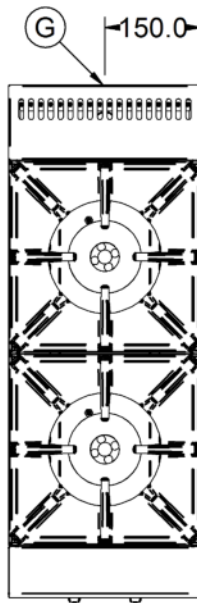

Technical Picture

Lincat Limited

Whisby Road,
Lincoln, LN6 3QZ,
United Kingdom

Company No: 2175448

A member company of

Customer Care

Tel: +44 1522 875500
Email: care@lincat.co.uk

Export Customers

Tel: +44 1522 503250
Email: export@lincat.co.uk

Opening Hours

Monday – Friday:
8.30am – 5pm