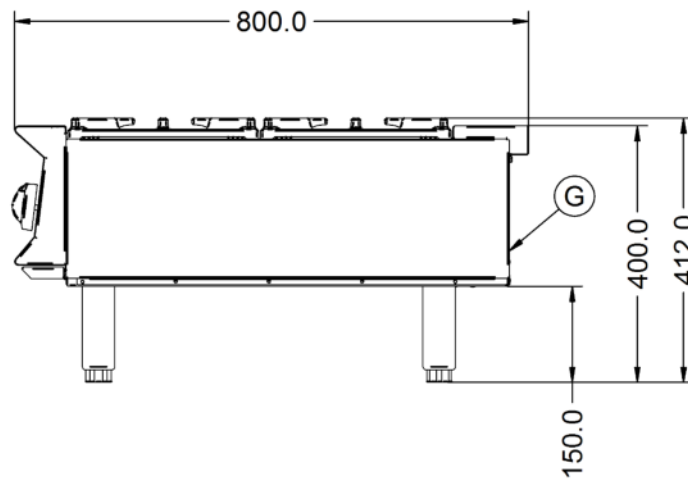

Technical Picture

Lincat Limited

Whisby Road,
Lincoln, LN6 3QZ,
United Kingdom

Company No: 2175448

A member company of

Customer Care

Tel: +44 1522 875500
Email: care@lincat.co.uk

Export Customers

Tel: +44 1522 503250
Email: export@lincat.co.uk

Opening Hours

Monday – Friday:
8.30am – 5pm