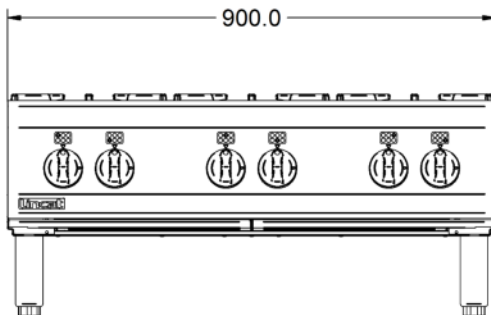

Technical Picture

Lincat Limited

Whisby Road,
Lincoln, LN6 3QZ,
United Kingdom

Company No: 2175448

A member company of

Customer Care

Tel: +44 1522 875500
Email: care@lincat.co.uk

Export Customers

Tel: +44 1522 503250
Email: export@lincat.co.uk

Opening Hours

Monday – Friday:
8.30am – 5pm