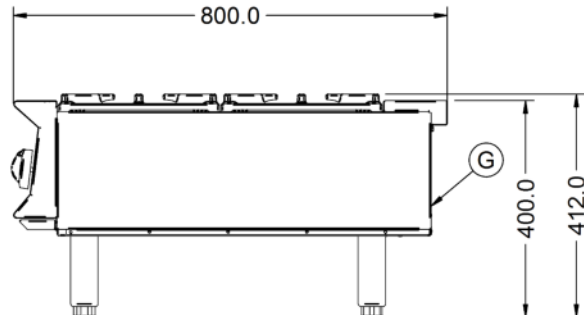

Technical Picture

Lincat Limited

Whisby Road,
Lincoln, LN6 3QZ,
United Kingdom

Company No: 2175448

A member company of

Customer Care

Tel: +44 1522 875500
Email: care@lincat.co.uk

Export Customers

Tel: +44 1522 503250
Email: export@lincat.co.uk

Opening Hours

Monday – Friday:
8.30am – 5pm