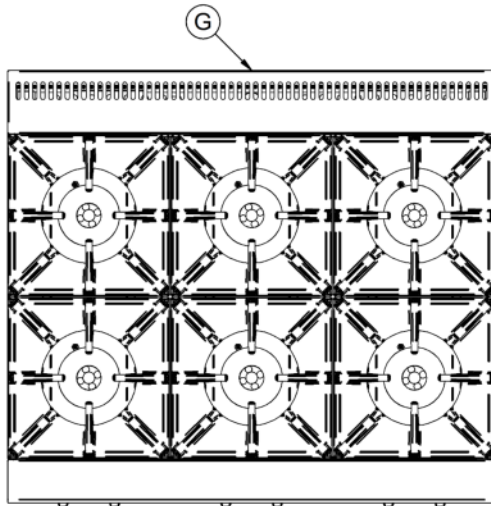

Technical Picture

Lincat Limited

Whisby Road,
Lincoln, LN6 3QZ,
United Kingdom

Company No: 2175448

A member company of

Customer Care

Tel: +44 1522 875500
Email: care@lincat.co.uk

Export Customers

Tel: +44 1522 503250
Email: export@lincat.co.uk

Opening Hours

Monday – Friday:
8.30am – 5pm