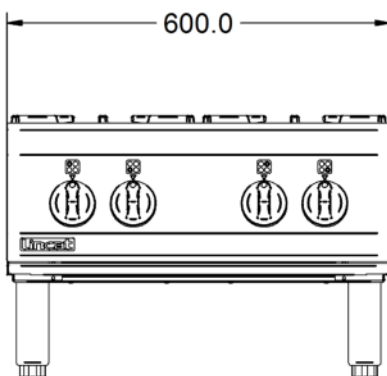

Technical Picture

Lincat Limited

Whisby Road,
Lincoln, LN6 3QZ,
United Kingdom

Company No: 2175448

A member company of

Customer Care

Tel: +44 1522 875500
Email: care@lincat.co.uk

Export Customers

Tel: +44 1522 503250
Email: export@lincat.co.uk

Opening Hours

Monday – Friday:
8.30am – 5pm