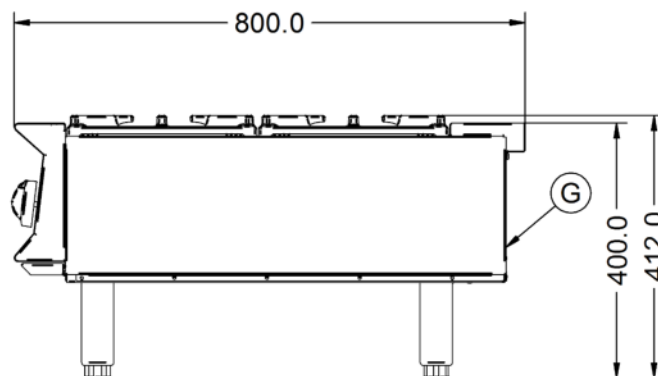

Technical Picture

Lincat Limited

Whisby Road,
Lincoln, LN6 3QZ,
United Kingdom

Company No: 2175448

A member company of

Customer Care

Tel: +44 1522 875500
Email: care@lincat.co.uk

Export Customers

Tel: +44 1522 503250
Email: export@lincat.co.uk

Opening Hours

Monday – Friday:
8.30am – 5pm