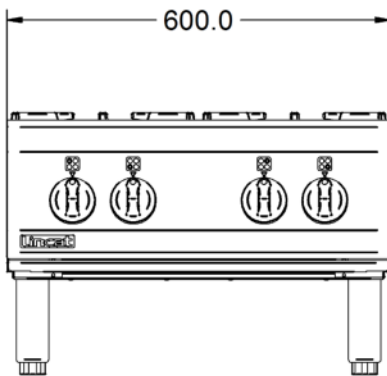

Technical Picture

Lincat Limited

Whisby Road,
Lincoln, LN6 3QZ,
United Kingdom

Company No: 2175448

A member company of

Customer Care

Tel: +44 1522 875500
Email: care@lincat.co.uk

Export Customers

Tel: +44 1522 503250
Email: export@lincat.co.uk

Opening Hours

Monday – Friday:
8.30am – 5pm