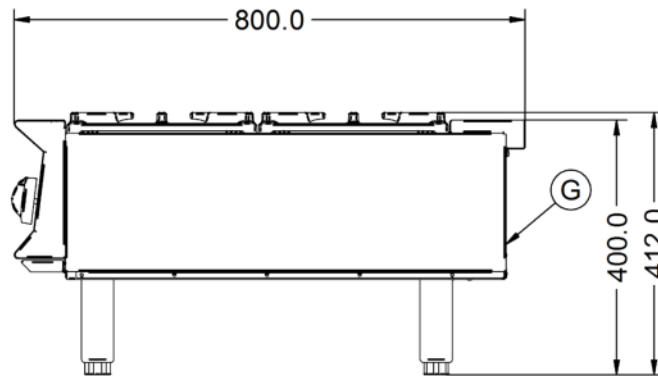

Technical Picture

Lincat Limited

Whisby Road,
Lincoln, LN6 3QZ,
United Kingdom

Company No: 2175448

A member company of

Customer Care

Tel: +44 1522 875500
Email: care@lincat.co.uk

Export Customers

Tel: +44 1522 503250
Email: export@lincat.co.uk

Opening Hours

Monday – Friday:
8.30am – 5pm