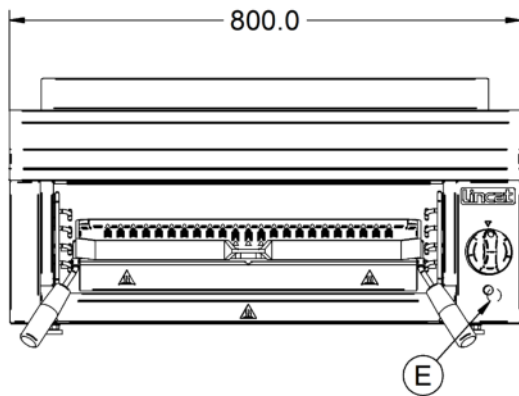

Lincat Limited

Whisby Road,
Lincoln, LN6 3QZ,
United Kingdom

Company No: 2175448

A member company of

Customer Care

Tel: +44 1522 875500
Email: care@lincat.co.uk

Export Customers

Tel: +44 1522 503250
Email: export@lincat.co.uk

Opening Hours

Monday – Friday:
8.30am – 5pm