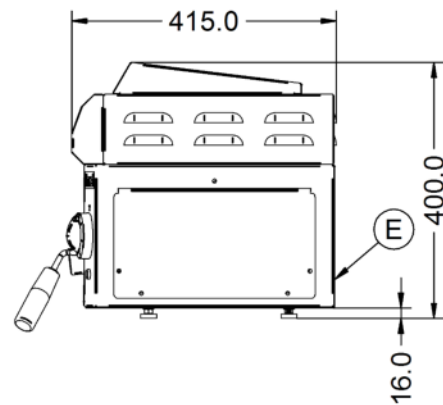

Lincat Limited

Whisby Road,
Lincoln, LN6 3QZ,
United Kingdom

Company No: 2175448

A member company of

Customer Care

Tel: +44 1522 875500
Email: care@lincat.co.uk

Export Customers

Tel: +44 1522 503250
Email: export@lincat.co.uk

Opening Hours

Monday – Friday:
8.30am – 5pm