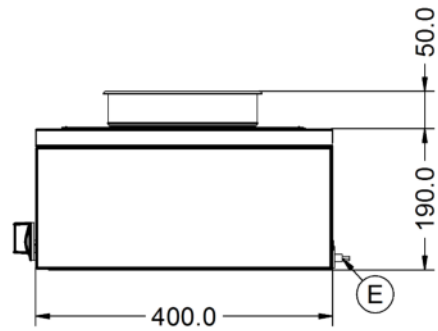

Lincat Limited

Whisby Road,
Lincoln, LN6 3QZ,
United Kingdom

Company No: 2175448

A member company of

Customer Care

Tel: +44 1522 875500
Email: care@lincat.co.uk

Export Customers

Tel: +44 1522 875536
Email: export@lincat.co.uk

Opening Hours

Monday – Friday:
8.30am – 5pm