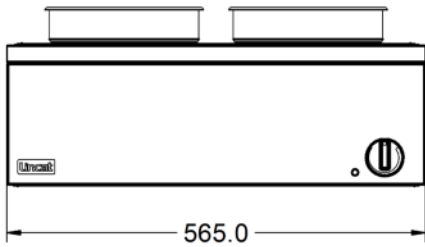

Lincat Limited

Whisby Road,
Lincoln, LN6 3QZ,
United Kingdom

Company No: 2175448

A member company of

Customer Care

Tel: +44 1522 875500
Email: care@lincat.co.uk

Export Customers

Tel: +44 1522 875536
Email: export@lincat.co.uk

Opening Hours

Monday – Friday:
8.30am – 5pm