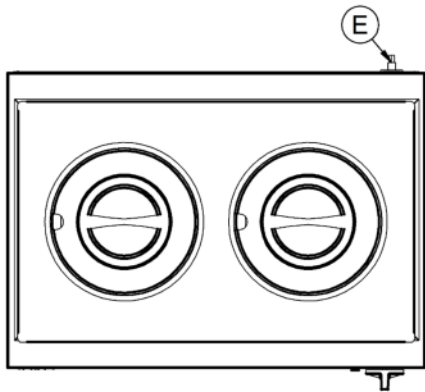

Lincat Limited

Whisby Road,
Lincoln, LN6 3QZ,
United Kingdom

Company No: 2175448

A member company of

Customer Care

Tel: +44 1522 875500
Email: care@lincat.co.uk

Export Customers

Tel: +44 1522 875536
Email: export@lincat.co.uk

Opening Hours

Monday – Friday:
8.30am – 5pm