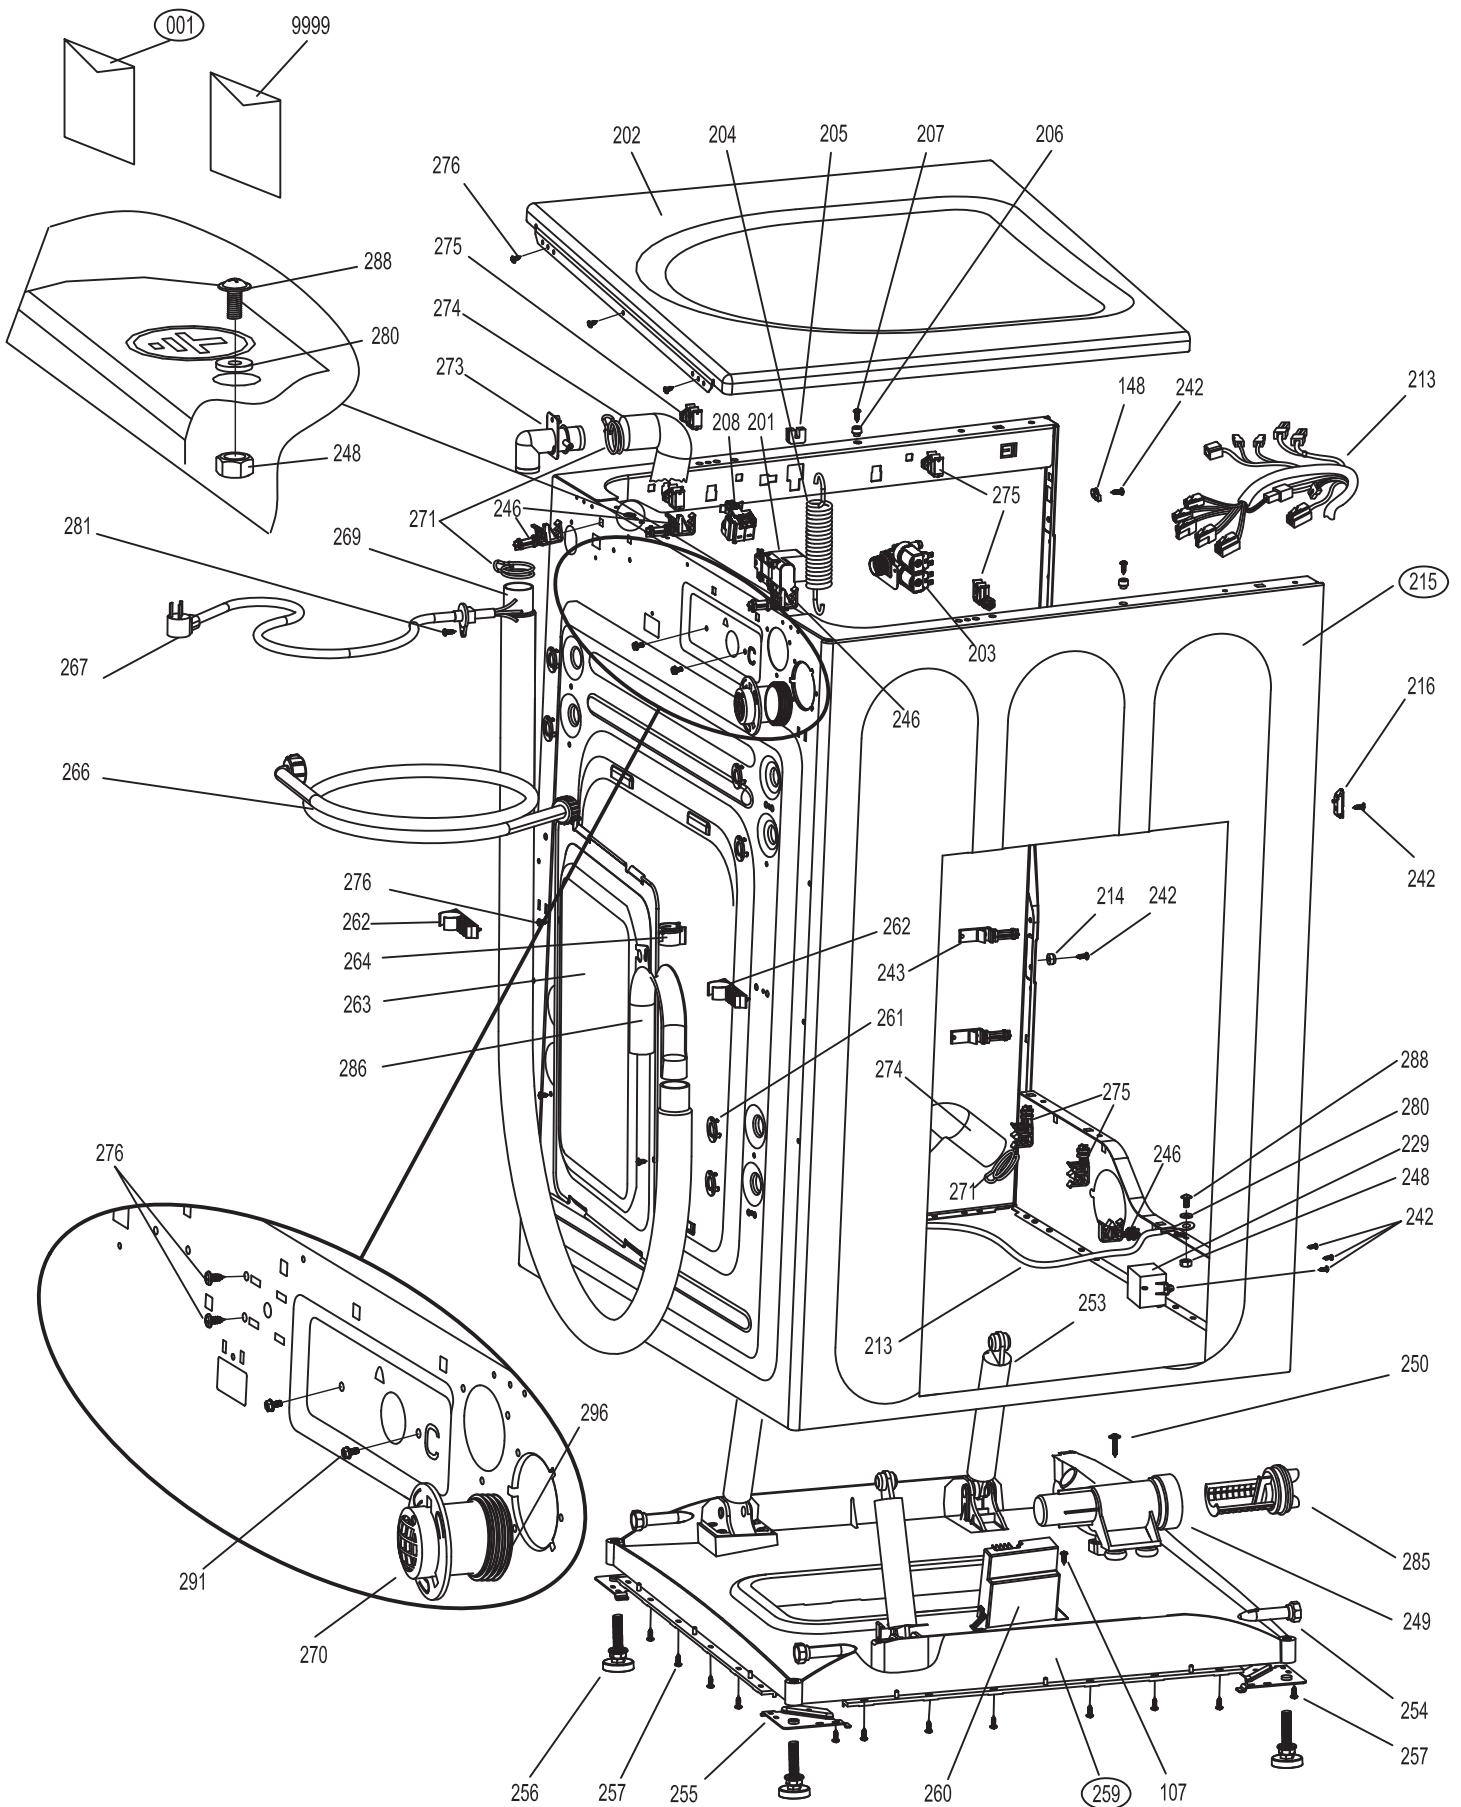

dispenser & control panel

○ Non-Service Part

CABINET & TOP PANEL

1015_14

FRONT PANEL & DOOR

tub & motor

CK8518 18kg Washing Machine Parts List

Exploded Diagram Number	Stock Code	Description
134	CKP0823	Detergent draw handle
135	CKP8823	Detergent draw
131	CKP0217	Softener bleach cover
129	CKP0224	Liquid detergent insert
128	CKP0219	Siphon pipe
113	CKP8512	Control knob
115	CKP8578	Front control panel
149	CKP0722	Buttons
104	CKP8518	Control board
110	CKP8219	Detergent draw, PCB, control panel support
150	CKP8878	Detergent draw hold box
202	CKP8152	Top panel
204	CKP0223	Suspension spring
205	CKP0220	Spring hanger
203	CKP0815	Solenoid valve
267	CKP2458	Plug
215	CKP7859	Side panel
253	CKP0222	Damper
254	CKP0216	Damper pin
285	CKP0705	Drain pump filter
249	CKP0226	Drain pump
256	CKP0221	Foot
270	CKP9152	Baffle
286	CKP8882	Drain hose guide
263	CKP8704	Back panel
266	CKP0142	Universal cold inlet hose
310	CKP8546	Drum guide
345	CKP0777	Heating element
306	CKP0230	Rubber gasket/ door seal
308	CKP1107	Front plastic tub
311	CKP0771	Stainless steel drum
315	CKP6458	Back plastic tub
340	CKP0824	Drain pipe
341	CKP0718	Pump clamp for drain pipe
333	CKP0702	Motor ASM kit
362	CKP0821	Wiring harness for motor
328	CKP0714	Inverter
349	CKP0225	gasket inside with clamp
347	CKP0227	Gasket outer clamp
233	CKP1818	Glass door
217	CKP0819	Door lock
241	CKP0881	Door hinge
223	CKP0715	Door lock positioning pin
279	CKP0818	Front cover for filter
218	CKP7588	Front panel
247	CKP9589	Bottom service panel
326	CKP0332	Ribbet drive belt
	CKP0711	Bearings