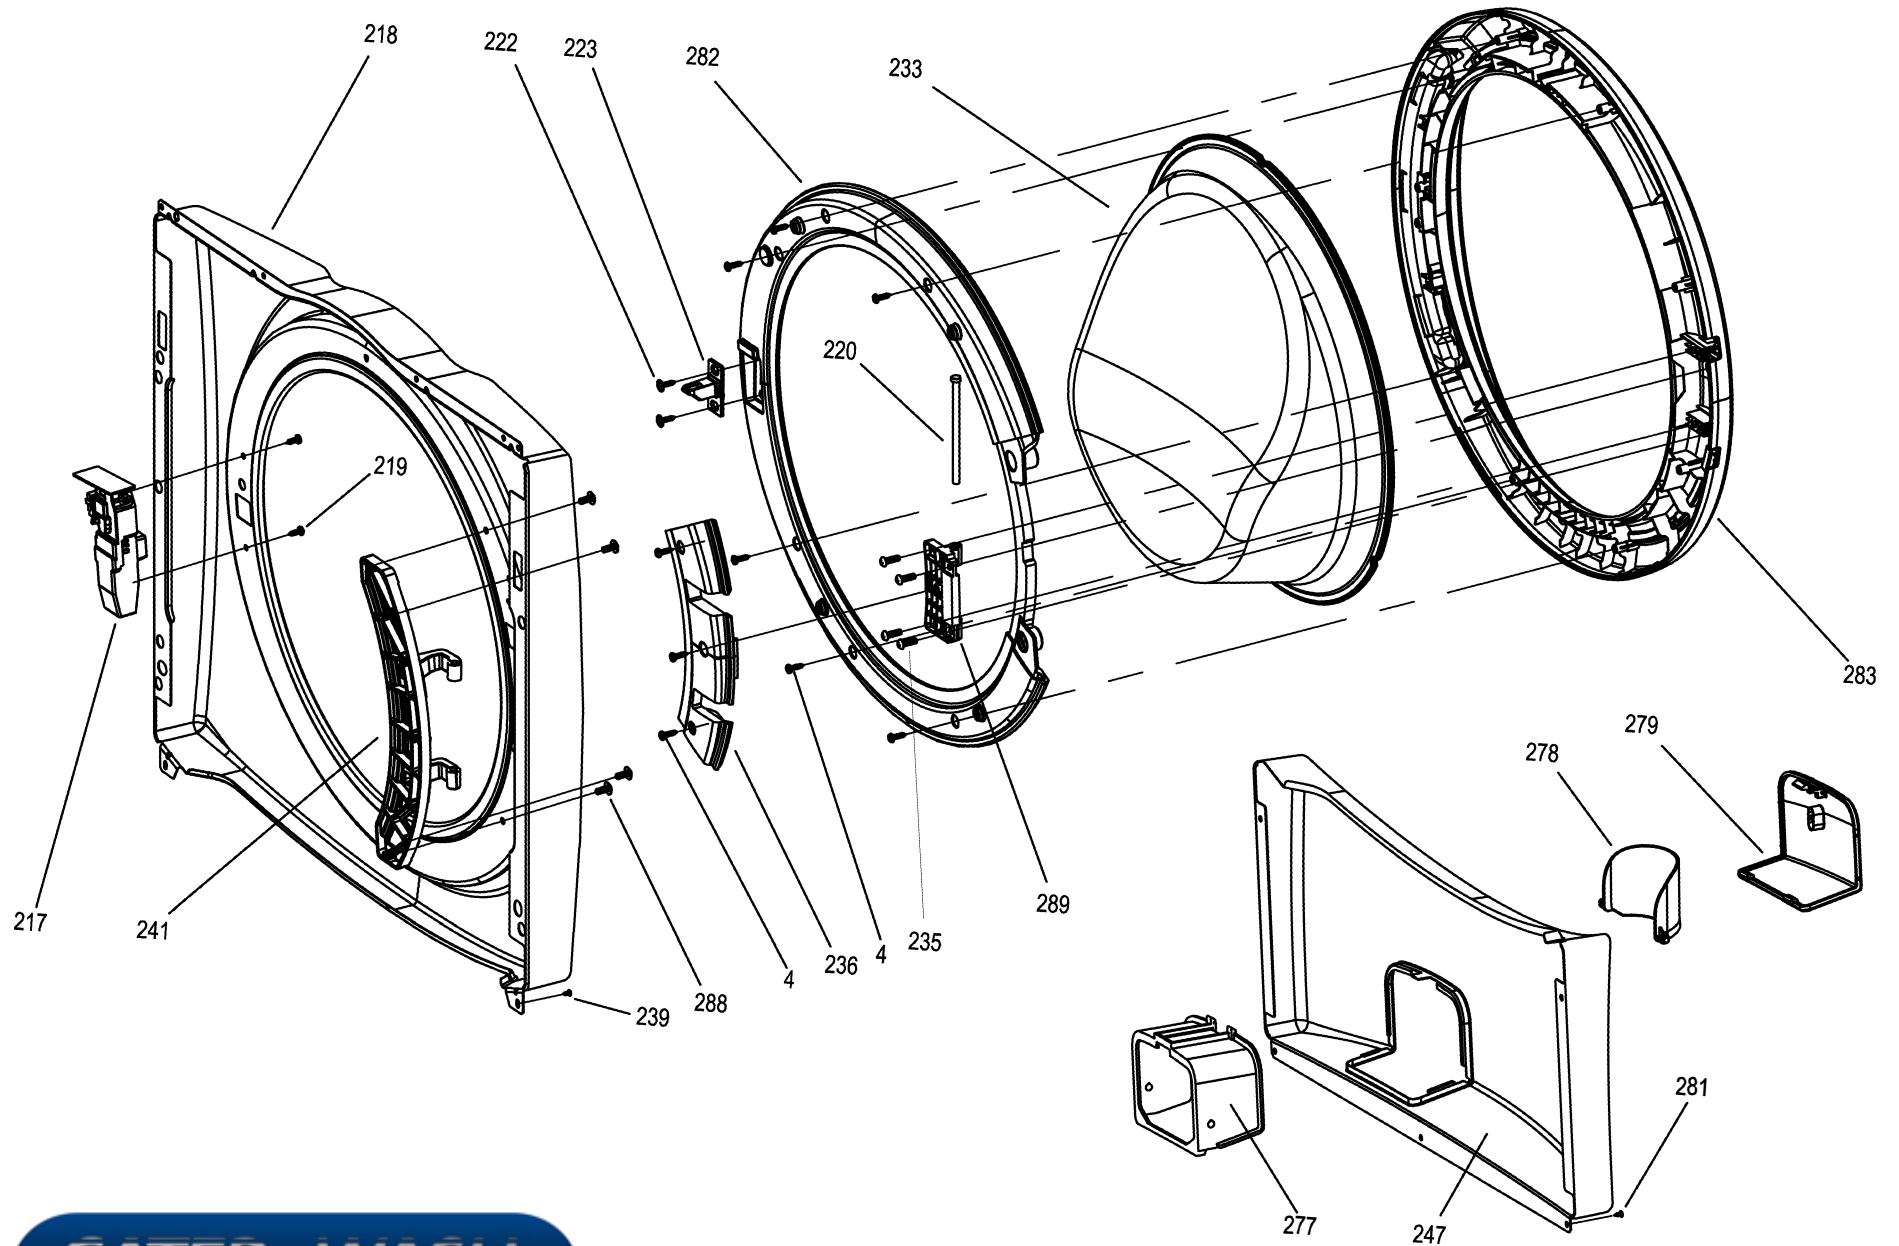

dispenser & control panel

○ Non-Service Part

CABINET & TOP PANEL

1015_14

FRONT PANEL & DOOR

tub & motor

CK8518 18kg Washing Machine Parts List

Exploded Diagram Number	Stock Code	Description
134	CKP0823	Detergent draw handle
135	CKP8823	Detergent draw
131	CKP0217	Softener bleach cover
129	CKP0224	Liquid detergent insert
128	CKP0219	Siphon pipe
113	CKP8512	Control knob
115	CKP8578	Front control panel
149	CKP0722	Buttons
104	CKP8518	Control board
110	CKP8219	Detergent draw, PCB, control panel support
150	CKP8878	Detergent draw hold box
202	CKP8152	Top panel
204	CKP0223	Suspension spring
205	CKP0220	Spring hanger
203	CKP0815	Solenoid valve
267	CKP2458	Plug
215	CKP7859	Side panel
253	CKP0222	Damper
254	CKP0216	Damper pin
285	CKP0705	Drain pump filter
249	CKP0226	Drain pump
256	CKP0221	Foot
270	CKP9152	Baffle
286	CKP8882	Drain hose guide
263	CKP8704	Back panel
266	CKP0142	Universal cold inlet hose
310	CKP8546	Drum guide
345	CKP0777	Heating element
306	CKP0230	Rubber gasket/ door seal
308	CKP1107	Front plastic tub
311	CKP0771	Stainless steel drum
315	CKP6458	Back plastic tub
340	CKP0824	Drain pipe
341	CKP0718	Pump clamp for drain pipe
333	CKP0702	Motor ASM kit
362	CKP0821	Wiring harness for motor
328	CKP0714	Inverter
349	CKP0225	gasket inside with clamp
347	CKP0227	Gasket outer clamp
233	CKP1818	Glass door
217	CKP0819	Door lock
241	CKP0881	Door hinge
223	CKP0715	Door lock positioning pin
279	CKP0818	Front cover for filter
218	CKP7588	Front panel
247	CKP9589	Bottom service panel
326	CKP0332	Ribbet drive belt
	CKP0711	Bearings