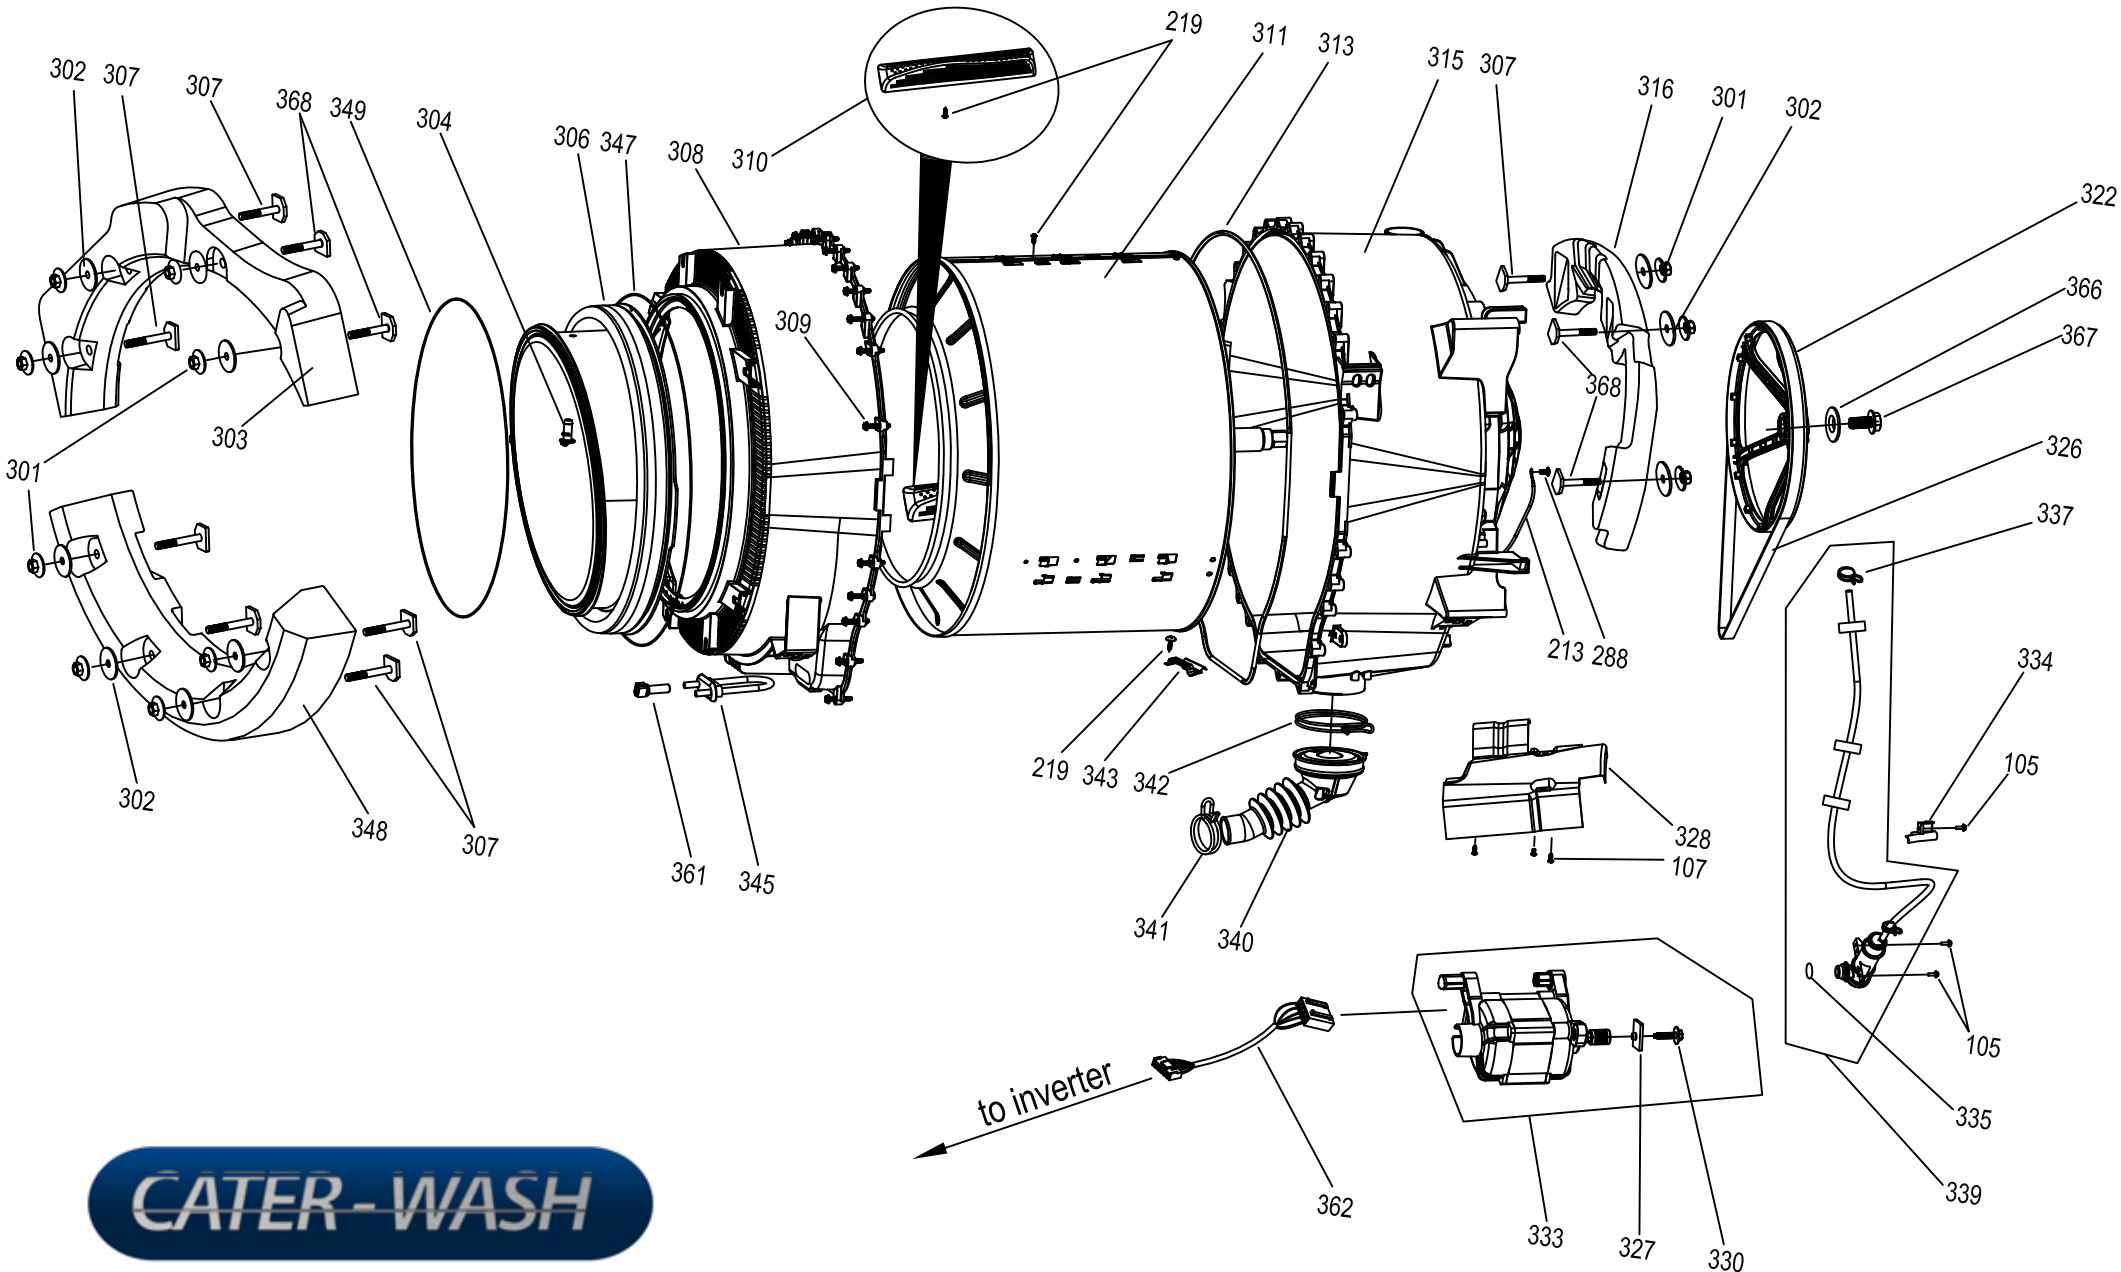

dispenser & control panel

○ Non-Service Part

CABINET & TOP PANEL

1015_14

FRONT PANEL & DOOR

tub & motor

CK8518 18kg Washing Machine Parts List

Exploded Diagram Number	Stock Code	Description
134	CKP0823	Detergent draw handle
135	CKP8823	Detergent draw
131	CKP0217	Softener bleach cover
129	CKP0224	Liquid detergent insert
128	CKP0219	Siphon pipe
113	CKP8512	Control knob
115	CKP8578	Front control panel
149	CKP0722	Buttons
104	CKP8518	Control board
110	CKP8219	Detergent draw, PCB, control panel support
150	CKP8878	Detergent draw hold box
202	CKP8152	Top panel
204	CKP0223	Suspension spring
205	CKP0220	Spring hanger
203	CKP0815	Solenoid valve
267	CKP2458	Plug
215	CKP7859	Side panel
253	CKP0222	Damper
254	CKP0216	Damper pin
285	CKP0705	Drain pump filter
249	CKP0226	Drain pump
256	CKP0221	Foot
270	CKP9152	Baffle
286	CKP8882	Drain hose guide
263	CKP8704	Back panel
266	CKP0142	Universal cold inlet hose
310	CKP8546	Drum guide
345	CKP0777	Heating element
306	CKP0230	Rubber gasket/ door seal
308	CKP1107	Front plastic tub
311	CKP0771	Stainless steel drum
315	CKP6458	Back plastic tub
340	CKP0824	Drain pipe
341	CKP0718	Pump clamp for drain pipe
333	CKP0702	Motor ASM kit
362	CKP0821	Wiring harness for motor
328	CKP0714	Inverter
349	CKP0225	gasket inside with clamp
347	CKP0227	Gasket outer clamp
233	CKP1818	Glass door
217	CKP0819	Door lock
241	CKP0881	Door hinge
223	CKP0715	Door lock positioning pin
279	CKP0818	Front cover for filter
218	CKP7588	Front panel
247	CKP9589	Bottom service panel
326	CKP0332	Ribbet drive belt
	CKP0711	Bearings