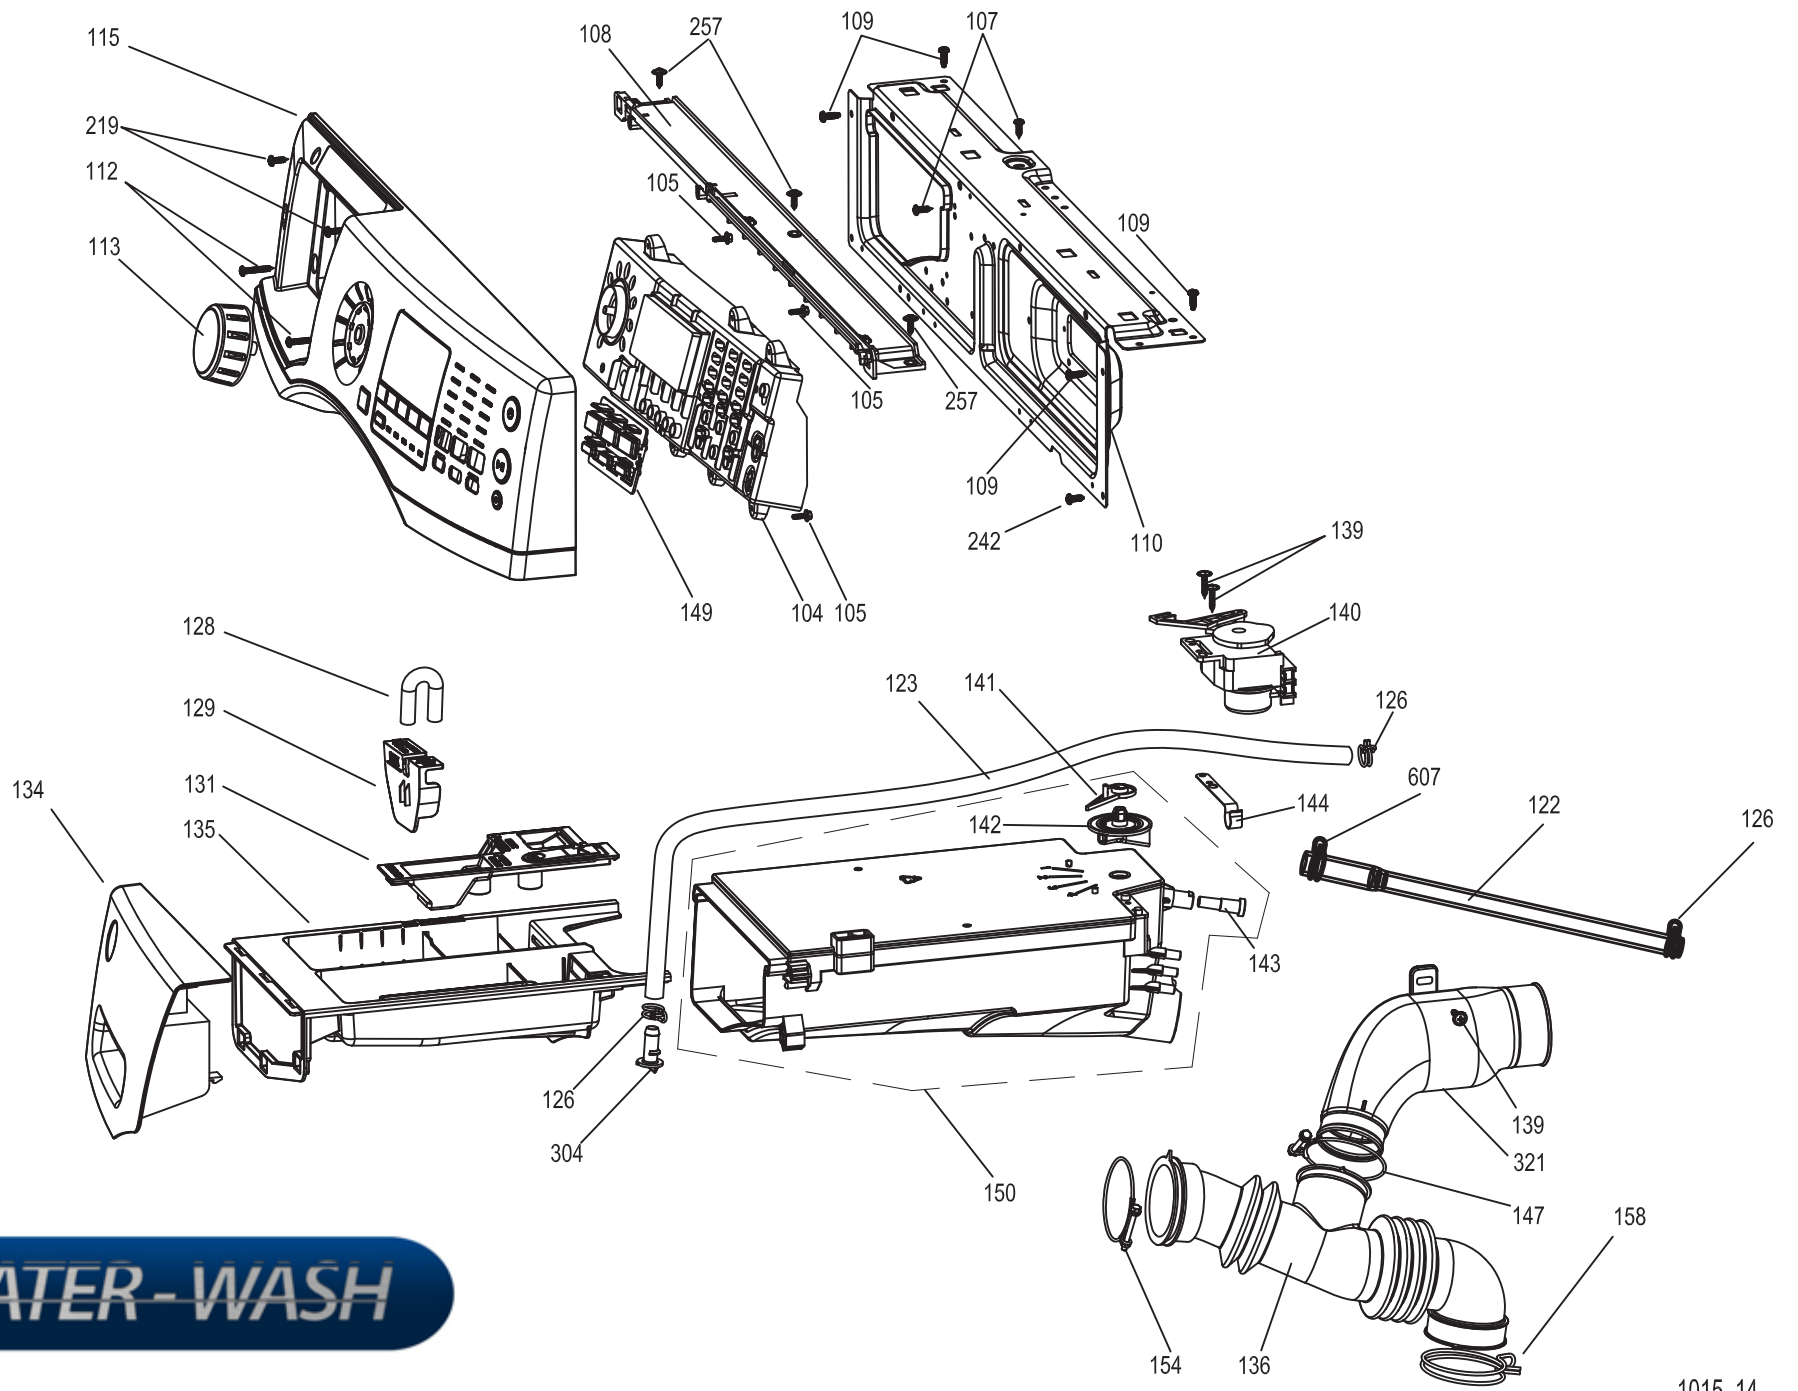

dispenser & control panel

○ Non-Service Part

CABINET & TOP PANEL

1015_14

FRONT PANEL & DOOR

tub & motor

CK8518 18kg Washing Machine Parts List

Exploded Diagram Number	Stock Code	Description
134	CKP0823	Detergent draw handle
135	CKP8823	Detergent draw
131	CKP0217	Softener bleach cover
129	CKP0224	Liquid detergent insert
128	CKP0219	Siphon pipe
113	CKP8512	Control knob
115	CKP8578	Front control panel
149	CKP0722	Buttons
104	CKP8518	Control board
110	CKP8219	Detergent draw, PCB, control panel support
150	CKP8878	Detergent draw hold box
202	CKP8152	Top panel
204	CKP0223	Suspension spring
205	CKP0220	Spring hanger
203	CKP0815	Solenoid valve
267	CKP2458	Plug
215	CKP7859	Side panel
253	CKP0222	Damper
254	CKP0216	Damper pin
285	CKP0705	Drain pump filter
249	CKP0226	Drain pump
256	CKP0221	Foot
270	CKP9152	Baffle
286	CKP8882	Drain hose guide
263	CKP8704	Back panel
266	CKP0142	Universal cold inlet hose
310	CKP8546	Drum guide
345	CKP0777	Heating element
306	CKP0230	Rubber gasket/ door seal
308	CKP1107	Front plastic tub
311	CKP0771	Stainless steel drum
315	CKP6458	Back plastic tub
340	CKP0824	Drain pipe
341	CKP0718	Pump clamp for drain pipe
333	CKP0702	Motor ASM kit
362	CKP0821	Wiring harness for motor
328	CKP0714	Inverter
349	CKP0225	gasket inside with clamp
347	CKP0227	Gasket outer clamp
233	CKP1818	Glass door
217	CKP0819	Door lock
241	CKP0881	Door hinge
223	CKP0715	Door lock positioning pin
279	CKP0818	Front cover for filter
218	CKP7588	Front panel
247	CKP9589	Bottom service panel
326	CKP0332	Ribbet drive belt
	CKP0711	Bearings